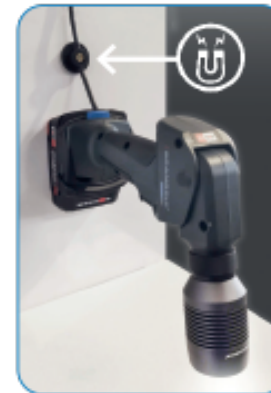

MULTILIGHT FLEX CONNECT

€89.90

03.5693C MULTILIGHT FLEX CONNECT
750 lumen slim light

Rotates in all directions
2 light settings: 50% - 100%
Long operating time, up to 26 h

Built-in strap with strong magnet and hook for suspension