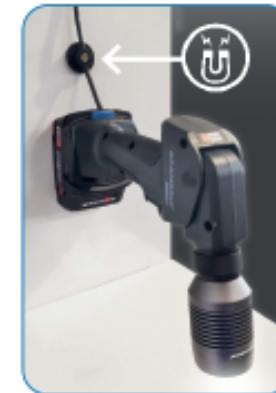

AREA HEAD CONNECT

€69.90

2 light settings: 50 % - 100 %
Long operating time, up to 9 h

03.5701C AREA HEAD CONNECT
Lighting unit to be used with
MULTILIGHT BODY CONNECT

Built-in strap with strong magnet and hook for suspension