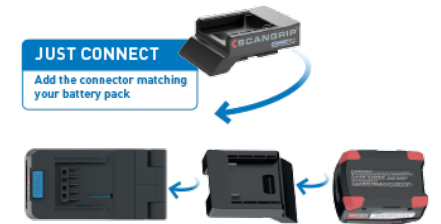

BASIC CONNECT

All purpose floodlight
Step 1 – 2 light level, 50-100%
Lightweight, 340g
IP30

€59.90

03.6109C BASIC CONNECT
1000 lumen compact floodlight

180° flexible

Hook for suspension

Compatible with
all 18V/20V
battery packs by
using SCANGRIP
CONNECTOR