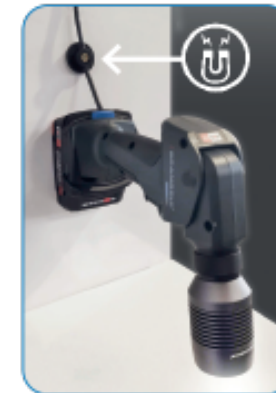

MULTILIGHT SEARCH CONNECT

€89.90

03.5695C MULTILIGHT SEARCH CONNECT
600 lumen search light

Focus function zooming beam angle 10 - 70°
2 lighting settings: 50 - 100 %
Long operating time, up to 24 h

Built-in strap with strong magnet and hook for suspension