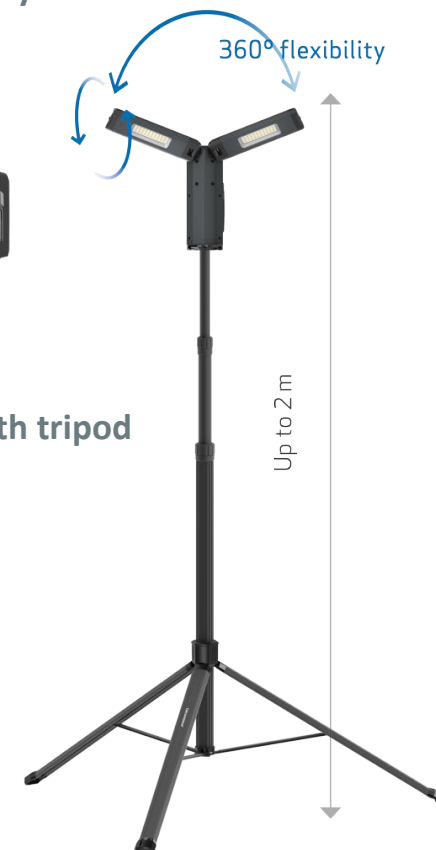

TOWER COMPACT CONNECT

€169.90

2 built-in 360° flexible and turnable floodlights

Step 1 – 2 light level, 50-100%

IP30

Compact tripod with QUICK-FOLD system

Use separately
without the tripod

360° flexibility

360° flexibility

03.6110C TOWER COMPACT CONNECT
2500 lumen floodlight with 2 lamp heads with tripod

0.78 m

Up to 2 m

Compatible with
all 18V/20V
battery packs by
using SCANGRIP
CONNECTOR

JUST CONNECT
Add the connector matching
your battery pack