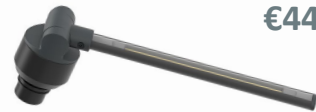

MULTILIGHT FLEX CONNECT

€89.90

03.5693C MULTILIGHT FLEX CONNECT
750 lumen slim light

Rotates in all directions
2 light settings: 50% - 100%
Long operating time, up to 26 h

Built-in strap with strong magnet and hook for suspension