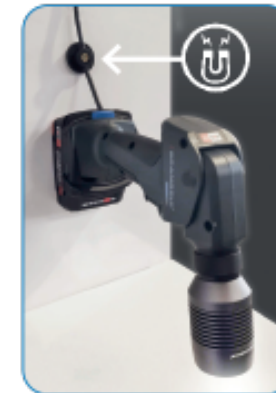

MULTILIGHT FLOOD CONNECT

€94.90

03.5694C MULTILIGHT FLOOD CONNECT
1500 lumen floodlight

2 light settings: 50 % - 100 %
Long operating time, up to 13 h

Built-in strap with strong magnet and hook for suspension