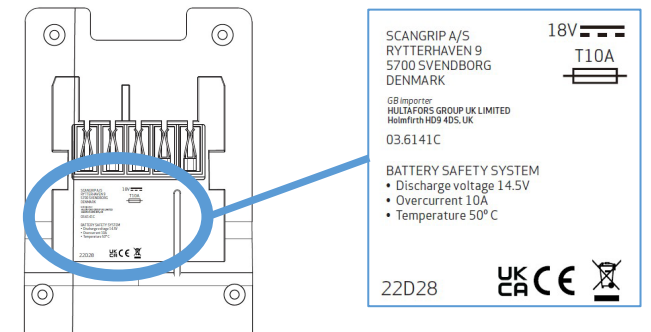

SAFETY MARKING

Laser printed on back
Item no.